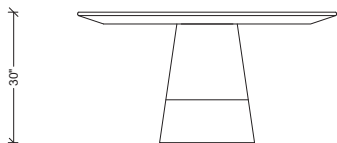

JIMECO

www.antoniacollection.com