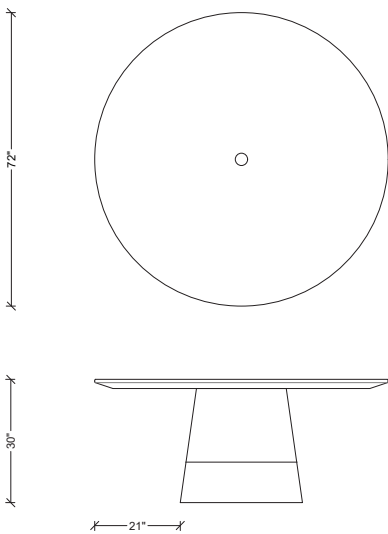

DIMENSIONS:

L: 72 in.

D: 72 in.

H: 30 in.

Bespoke sizes and finishes available

JIMECO

www.antoniacollection.com