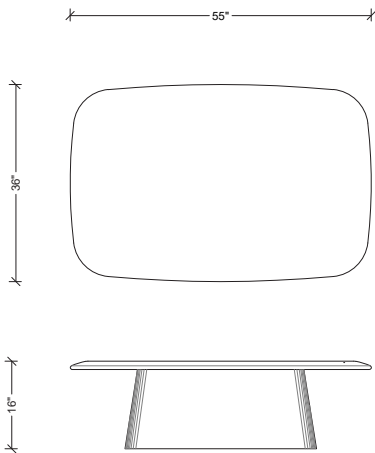

DIMENSIONS:

L: 55in.

D: 36in.

H: 16in.

Bespoke sizes and finishes available

JIMECO

www.antoniacollection.com