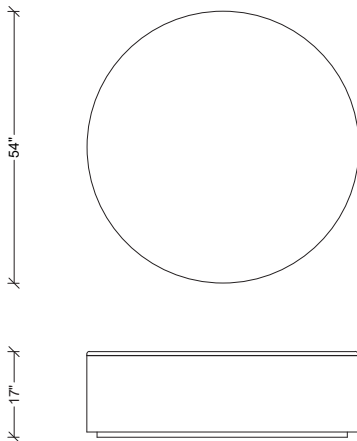

THE REGENT COLLECTION

C H E L S E A
C O F F E E T A B L E

AS SHOWN:
Top in Smoke Grey goatskin (matte)
and Textured Bronze base.

DIMENSIONS:
L: 54 in. D: 54 in. H: 17 in.

*Bespoke sizes and finishes available