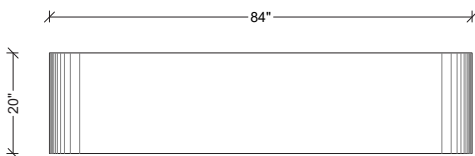

THE REGENT COLLECTION

C A R L Y L E
S I D E B O A R D

AS SHOWN:

Body and doors in Smoke Grey goatskin (matte), door inserts in Smoke Mirror and base in Savile Grey oak.

DIMENSIONS:

L: 84 in. D: 20 in. H: 35 in.