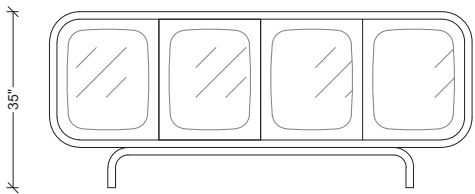

THE REGENT COLLECTION

C A R L Y L E
S I D E B O A R D

AS SHOWN:

Body and doors in Smoke Grey goatskin (matte), door inserts in Smoke Mirror and base in Savile Grey oak.

DIMENSIONS:

L: 84 in. D: 20 in. H: 35 in.