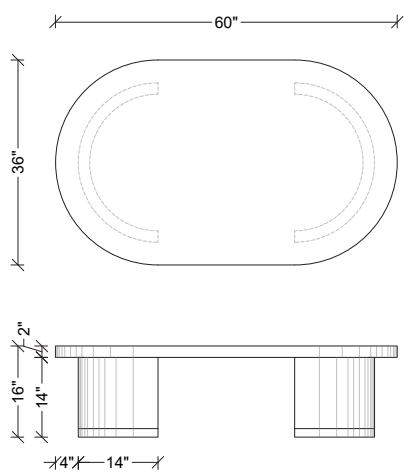

AS SHOWN:

Grey parchment top and Silver leaf bases.
Mate, Satin and High gloss finishes available.

DIMENSIONS:

L: 60 in.

D: 36 in.

H: 16 in.

**Bespoke sizes and finishes available

JIMECO

www.antoniacollection.com