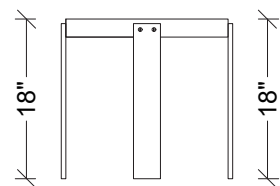

# ANTONIA COLLECTION

**PERREAU BRONZE  
END TABLE**

**AS SHOWN:**

Light parchment top and bronze leaf legs

**DIMENSIONS:**

L: 18 in.

D: 18 in.

H: 18 in.