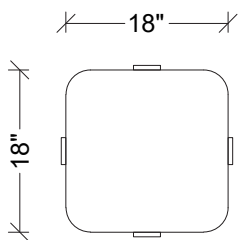

# ANTONIA COLLECTION

**PERREAU BRONZE  
END TABLE**

**AS SHOWN:**

Light parchment top and bronze leaf legs

**DIMENSIONS:**

L: 18 in.

D: 18 in.

H: 18 in.