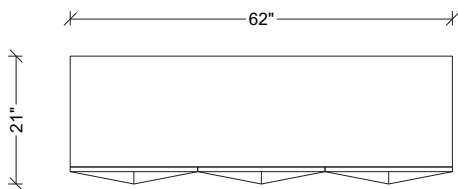

ANTONIA COLLECTION

**MONACO
SIDEBOARD**

AS SHOWN:

Pewter Leaf and Cerused grey Oak

DIMENSIONS:

W: 62 in.

D: 21 in.

H: 30 in.