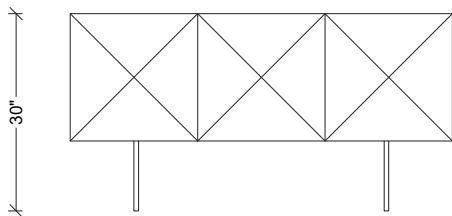

ANTONIA COLLECTION

**MONACO
SIDEBOARD**

AS SHOWN:

Pewter Leaf and Cerused grey Oak

DIMENSIONS:

W: 62 in.

D: 21 in.

H: 30 in.