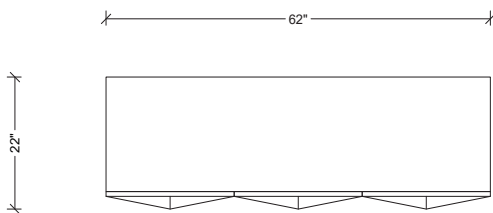

MONACO PLATINUM

AS SHOWN:

Platinum leaf doors and bases and Ivory Walnut wood (semi open pore) body

DIMENSIONS:

L: 62 in.

D: 22 in.

H: 30 in.

Bespoke sizes and finishes available