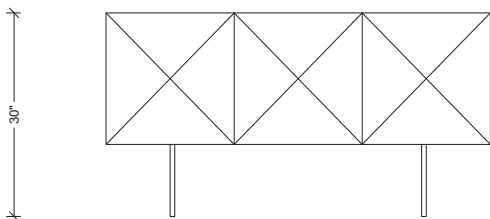

MONACO PLATINUM

AS SHOWN:

Platinum leaf doors and bases and Ivory Walnut wood (semi open pore) body

DIMENSIONS:

L: 62 in.

D: 22 in.

H: 30 in.

Bespoke sizes and finishes available