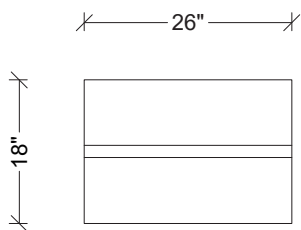

### DIMENSIONS:

L: 26 in.

D: 18 in.

H: 22 in.

\*\*Bespoke sizes and finishes available

JIMECO

[www.antoniacollection.com](http://www.antoniacollection.com)