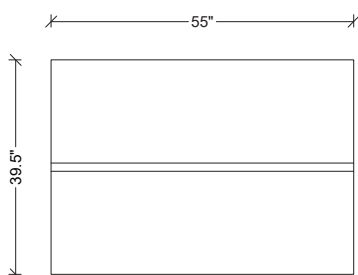

ANTONIA COLLECTION

**MONACO CHARCOAL
COFFEE TABLE**

AS SHOWN:

Charcoal grey parchment and bronze leaf details

DIMENSIONS:

L: 55 in.
D: 39.5 in.
H: 16 in.

**Bespoke sizes and finishes available

JIMECO