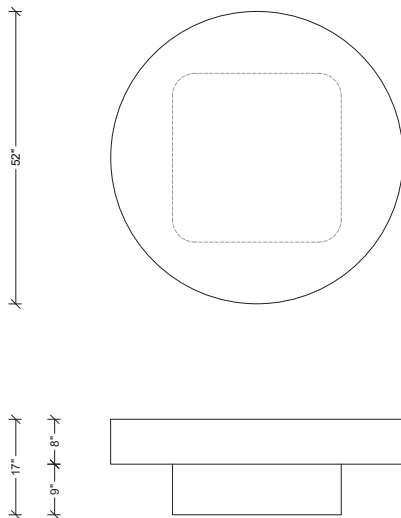

MERCEDES ROUND

AS SHOWN:

Top in Smoke Grey goatskin top (matte finish)
Aged Bronze apron and Black Pore
Flormorado wood base (semi open pore)

DIMENSIONS:

L: 52 in.

D: 52 in.

H: 17 in.

Bespoke sizes and finishes available