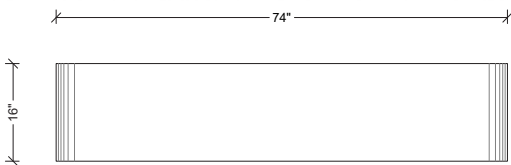

LYON

AS SHOWN:

Blue Walnut (semi open pore) and Bronze detail.

DIMENSIONS:

L: 74 in.

D: 16 in.

H: 33.5 in.

Bespoke sizes and finishes available