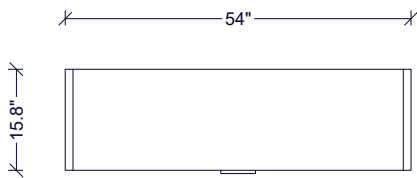

ANTONIA COLLECTION

**CUSTOM
LILLE DESK**

AS SHOWN:

Acero parchment, bronze bases and bronze detail.

DIMENSIONS:

L: 54 in.

D: 15.8 in.

H: 36 in.