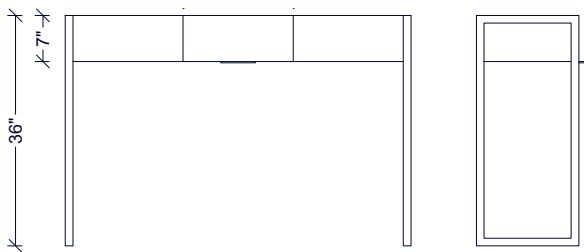

ANTONIA COLLECTION

**CUSTOM
LILLE DESK**

AS SHOWN:

Acero parchment, bronze bases and bronze detail.

DIMENSIONS:

L: 54 in.

D: 15.8 in.

H: 36 in.