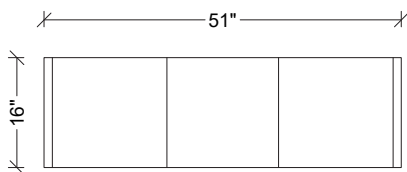

ANTONIA COLLECTION

AS SHOWN:

Vanity console table with flip top storage in Acero Parchment and Bronze leaf details

DIMENSIONS:

L: 51 in.

D: 18 in.

H: 31.5 in.

*Other configurations available