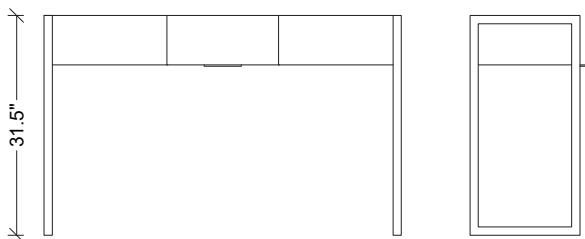

ANTONIA COLLECTION

AS SHOWN:

Vanity console table with flip top storage in Acero Parchment and Bronze leaf details

DIMENSIONS:

L: 51 in.

D: 18 in.

H: 31.5 in.

*Other configurations available