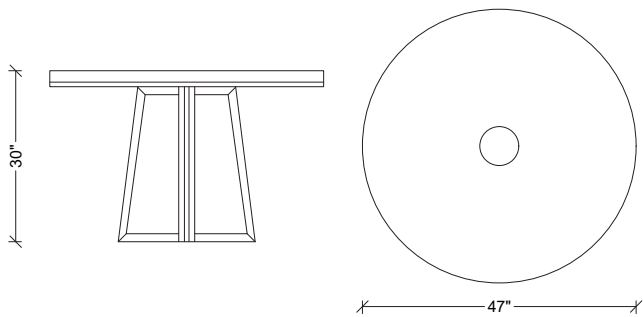

ANTONIA COLLECTION

AS SHOWN:

Antonia Grey flormorado and Bronze details

DIMENSIONS:

DIA: 47 in.

H: 30 in.

*Bespoke sizes and finishes available

JIMECO