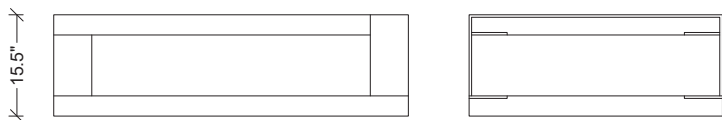

DIMENSIONS:

L: 55 in.

D: 39.5 in.

H: 15.5 in.

**Bespoke sizes and finishes available

JIMECO

www.antoniacollection.com