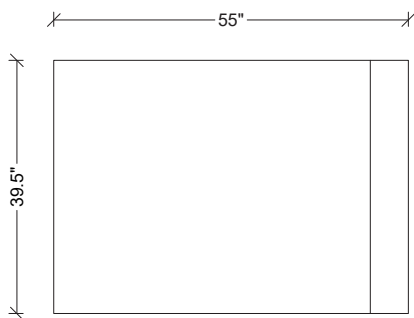

# ANTONIA COLLECTION

**JACOBINE WALNUT  
COFFEE TABLE**

**AS SHOWN:**

Walnut and bronze bases

**DIMENSIONS:**

L: 55 in.

D: 39.5 in.

H: 15.5 in.