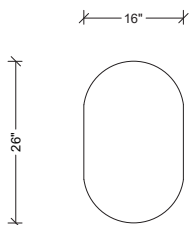

GEORGE V DEGRADE

AS SHOWN:

Black degrade (high gloss) and bronze detail

DIMENSIONS:

L: 26 in.

D: 16 in.

H: 22 in.

Bespoke sizes and finishes available