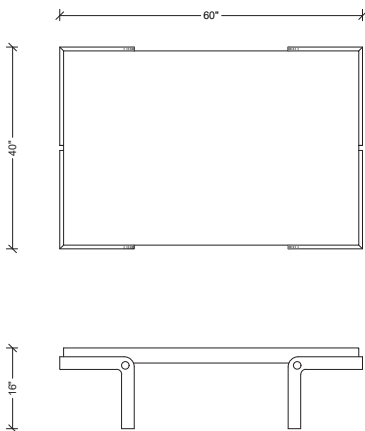

ANTONIA COLLECTION

DAUPHINE

AS SHOWN:

Top in Light Parchment high gloss finish, base in Blue Walnut, details in Bronze.

DIMENSIONS:

L: 60 in.

D: 40 in.

H: 16 in.