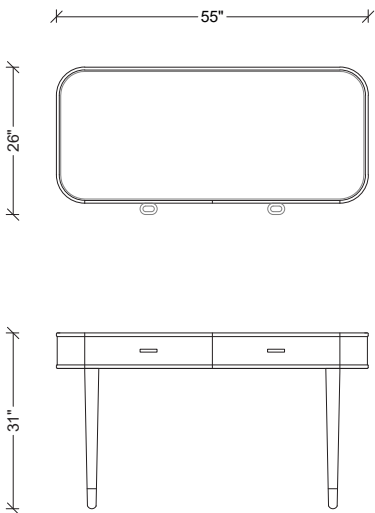

ANTONIA COLLECTION

COLETTE DESK

AS SHOWN:

Black Pore Flormorado Wood body,
Smoke Grey Leather top, Bronze Leaf accents
and Lucite and Brass hardware.

*Hardware availability may vary at time of
purchase.

DIMENSIONS:

L: 55 in.
D: 26 in.
H: 31 in.

JIMECO

www.antoniacollection.com