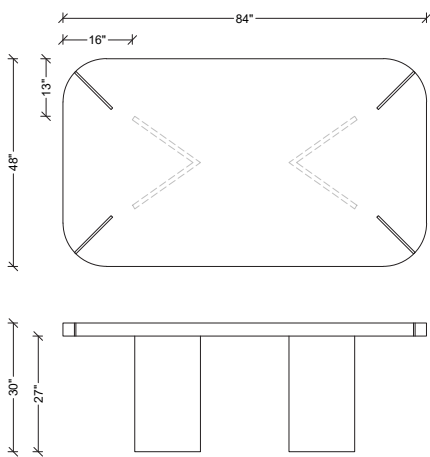

ANTONIA COLLECTION

**BORDEAUX
DINING TABLE**

AS SHOWN:

Cerused Grey Oak with Bronze details

DIMENSIONS:

L: 84 in.

D: 48 in.

H: 30 in.