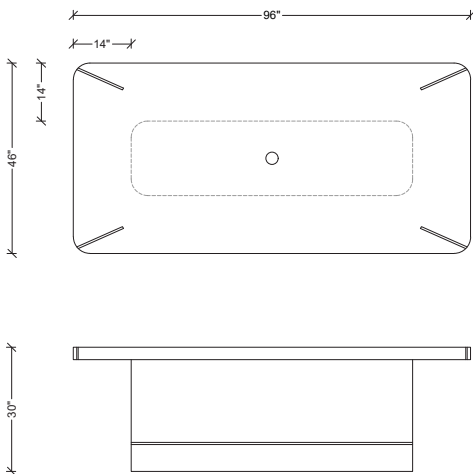

### AS SHOWN:

Walnut (semi open pore) top and base with bronze details

### DIMENSIONS:

L: 96 in.

D: 46 in.

H: 30 in.

Bespoke sizes and finishes available

JIMECO

[www.antoniacollection.com](http://www.antoniacollection.com)