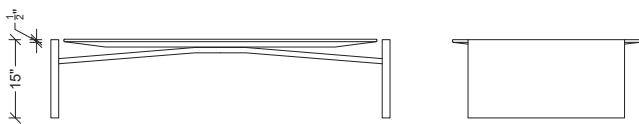

BLACK LABEL COLLECTION

P I M L I C O
C O F F E E T A B L E

AS SHOWN:

Light goatskin top (matte finish) and
Aged textured bronze bases.

DIMENSIONS:

L: 65 in. D: 36 in. H: 15 in.

*Bespoke sizes and finishes available