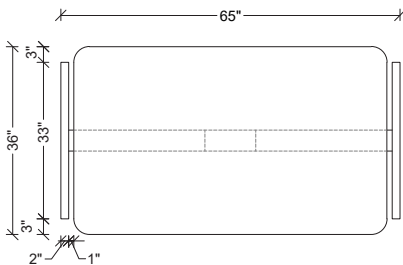

BLACK LABEL COLLECTION

P I M L I C O
C O F F E E T A B L E

AS SHOWN:

Light goatskin top (matte finish) and
Aged textured bronze bases.

DIMENSIONS:

L: 65 in. D: 36 in. H: 15 in.

*Bespoke sizes and finishes available