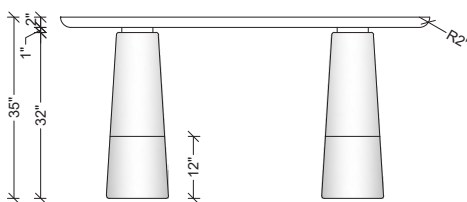

BLACK LABEL COLLECTION

H Y D E
CONSOLE TABLE

AS SHOWN:

Light goatskin top and bases (matte finish) and Textured bronze details.

DIMENSIONS:

L: 71 in. D: 24 in. H: 35 in.

*Bespoke sizes and finishes available