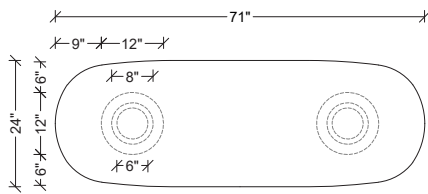

BLACK LABEL COLLECTION

H Y D E
CONSOLE TABLE

AS SHOWN:

Light goatskin top and bases (matte finish) and Textured bronze details.

DIMENSIONS:

L: 71 in. D: 24 in. H: 35 in.

*Bespoke sizes and finishes available