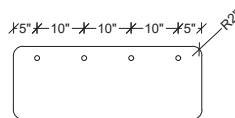

BLACK LABEL COLLECTION

C R O M W E L L
C O F F E E T A B L E

AS SHOWN:

Smoke Grey goatskin top (matte finish),
Obsidian metal bases and bronze details

DIMENSIONS:

L: 60 in. D: 40 in. H: 15.5 in.

*Bespoke sizes and finishes available