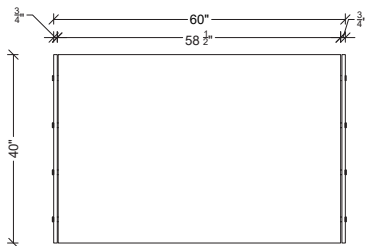

BLACK LABEL COLLECTION

C R O M W E L L
C O F F E E T A B L E

AS SHOWN:

Smoke Grey goatskin top (matte finish),
Obsidian metal bases and bronze details

DIMENSIONS:

L: 60 in. D: 40 in. H: 15.5 in.

*Bespoke sizes and finishes available