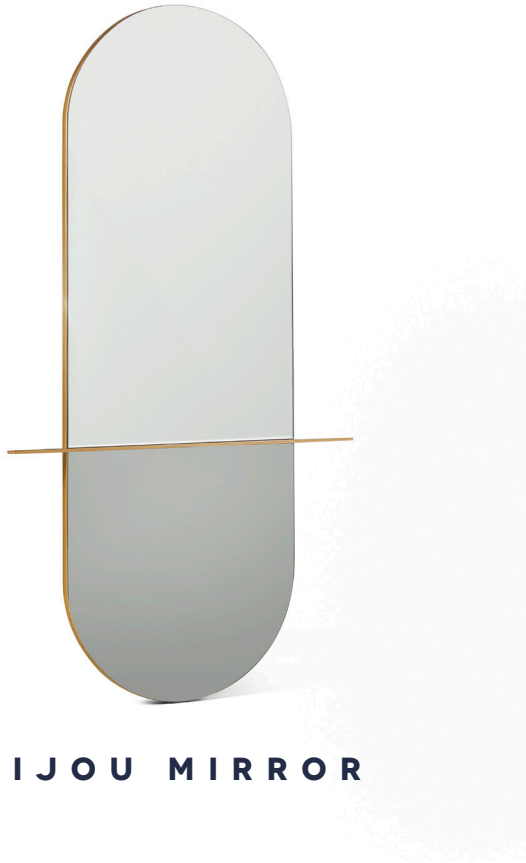

ANTONIA COLLECTION

BIJOU MIRROR

AS SHOWN:

Clear mirror, smoke mirror and bronze

DIMENSIONS:

L: 30 in.

D: 3 in.

H: 55 in.