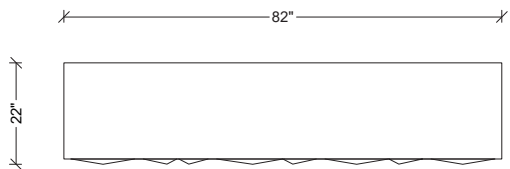

ANTONIA COLLECTION

BABYLONE CREDENZA

AS SHOWN:

body in smoke grey lacquer (BM 1528 early morning mist) matte finish, doors and legs in pewter leaf.

DIMENSIONS:

L: 82 in.

D: 22 in.

H: 32 in.