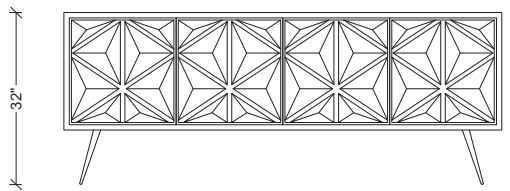

ANTONIA COLLECTION

BABYLONE CREDENZA

AS SHOWN:

body in smoke grey lacquer (BM 1528 early morning mist) matte finish, doors and legs in pewter leaf.

DIMENSIONS:

L: 82 in.

D: 22 in.

H: 32 in.