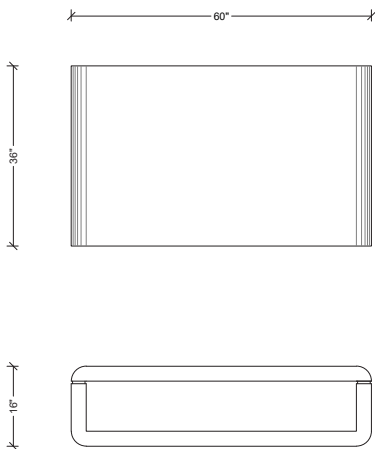

AVIGNON

AS SHOWN:

Grey goatskin top (high gloss) and Pewter Leaf base

DIMENSIONS:

L: 60 in.

D: 36 in.

H: 16 in.

Bespoke sizes and finishes available